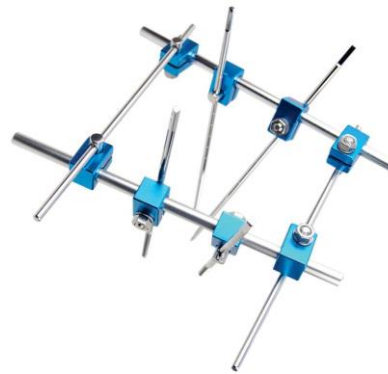

- Line-x-fix Set
- LF.001 Line-x-fix Clamp
- 4LFIX.002 Schanz Pin 5 x 200mm
- 4LFIX.003 Rod 8 x 200mm
- 4LFIX.004 Rod 5/16" x 300mm

- External Fixator Forearm & Metacarpals
- 4213.001 Mini Clamp 4 X 2.5mm (Indian
  Design)
- 4213.0013 Mini Clamp 4 X 4mm (Indian Design)