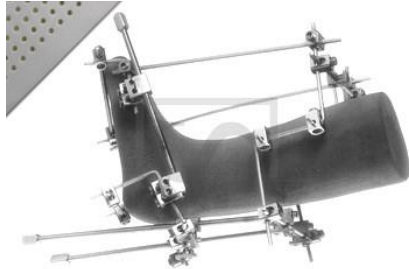

JIS.S Ilizarov Set Small S.S.

JIS.M Ilizarov Set Medium S.S.

JIS.L Ilizarov Set Large S.S.

**Jess Clamps  
Distractor**

4252.4021 M4 Single Hole

4252.4022 Double Hole

Distractor 6mm Double Hole  
 4252.40241 6 Inch  
 4252.40242 8 Inch  
 4252.40243 10 Inch