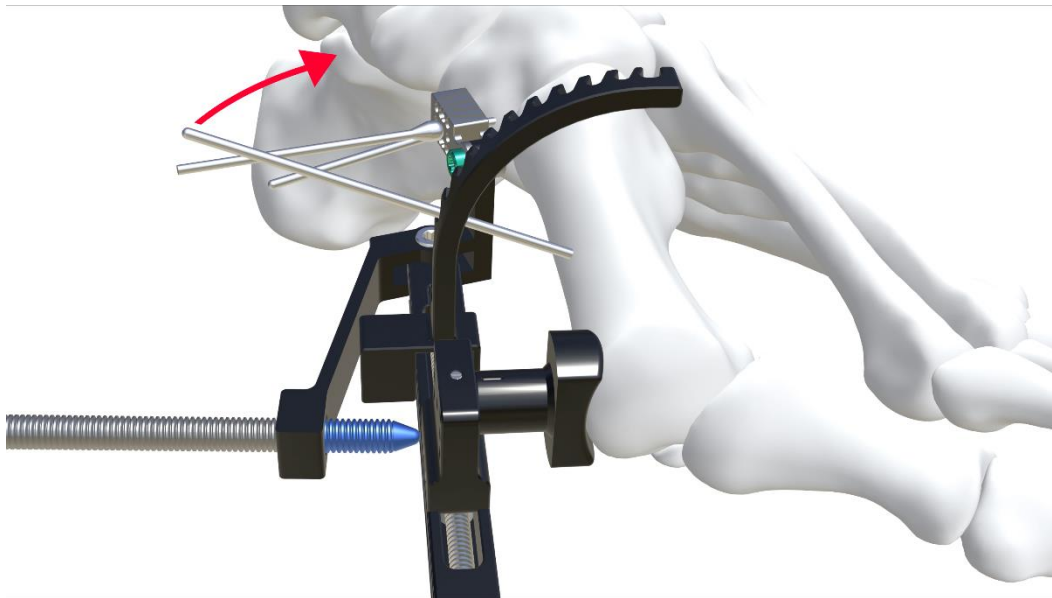

## ORTHOPEDIC EXTERNAL FIXATOR

### PRODUCT RANGE

- Tubular External Fixators
- Line-x-Fix External Fixators
- Aesculap External Fixators
- Ilizarov External Fixators
- Instruments
- JESS External Fixators
- Hoffman External Fixators
- Telescopic Frame Fixation System

4210.005 Connecting Clamp  
4210.006 Open Connecting Clamp Ao Type

4210.0021 Single Pin Adjustable Clamp With Fixed Vice 11.0mm (7mm Threaded Part)  
4210.0022 Single Pin Adjustable Clamp With Fixed Vice 11.0mm (7mm Threaded Part) (6.0mm Pin)  
4210.0023 Single Pin Adjustable Clamp With Fixed Vice 11.0mm (7mm Threaded Part) (6.5mm Pin)  
4210.0021T Single Pin Adjustable Clamp With Fixed Vice 11.0mm (7mm Threaded Part) Titanium

4210.007 Twin Adjustable Clamp Straight / Curved (7mm Thread Special Quality)  
4210.0071 Twin Adjustable Clamp Straight / Curved

4210.00211 Single Pin Adjustable Clamp With Fixed Vice 8.0mm (7mm Threaded Part)