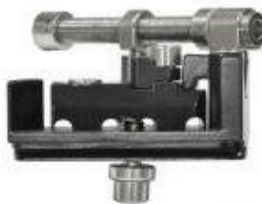

4205.05 Central Clamp

4205.055 End Clamp

4205.065 Ball Joint Coupling Clamp

4205.07 T Ball Joint Coupling Clamp

4205.075 T Clamp

4205.089 Swivel Clamp

4205.09 Graduated Swivel Clamp

4205.101 CD Unit Length 40mm  
 4205.1011 CD Unit Length 60mm  
 4205.102 CD Unit Length 80mm  
 4205.103 CD Unit Length 100mm